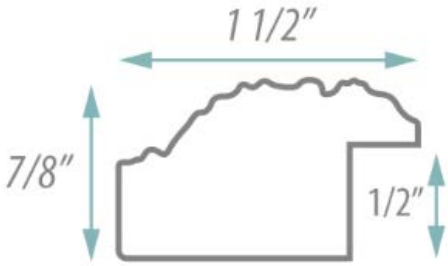

SPECIFICATION SHEET

FRAMED MIRROR MODEL#:
FM A76266-24X40

FRAMED MIRRORS COLLECTION

- FEATURES:**
- ONE 24X40" HIGH RESOLUTION SILVER PLATE GLASS MIRROR SIZE W/ DECORATIVE FRAME.
 - "WALL HUGGER" HANGERS FOR MOUNTING INCLUDED.
 - STANDARD MOUNTING STYLE IS VERTICAL. FOR HORIZONTAL, PLEASE SPECIFY WHEN ORDERING.
 - PACKED IN FOUR WALL (FOLDED DOUBLE WALL) CORRUGATION.
 - STYLE: CLASSIC/TRADITIONAL
 - COLOR: SILVER/PEWTER
 - FINISH: ORNATE/LEAF FOIL

- MIRROR FINISHES:**
- FLAT POLISHED EDGE
 - BEVELED EDGE

OVERALL SIZE DIMENSION: 27" WIDE X 43" HIGH X 1" DEEP